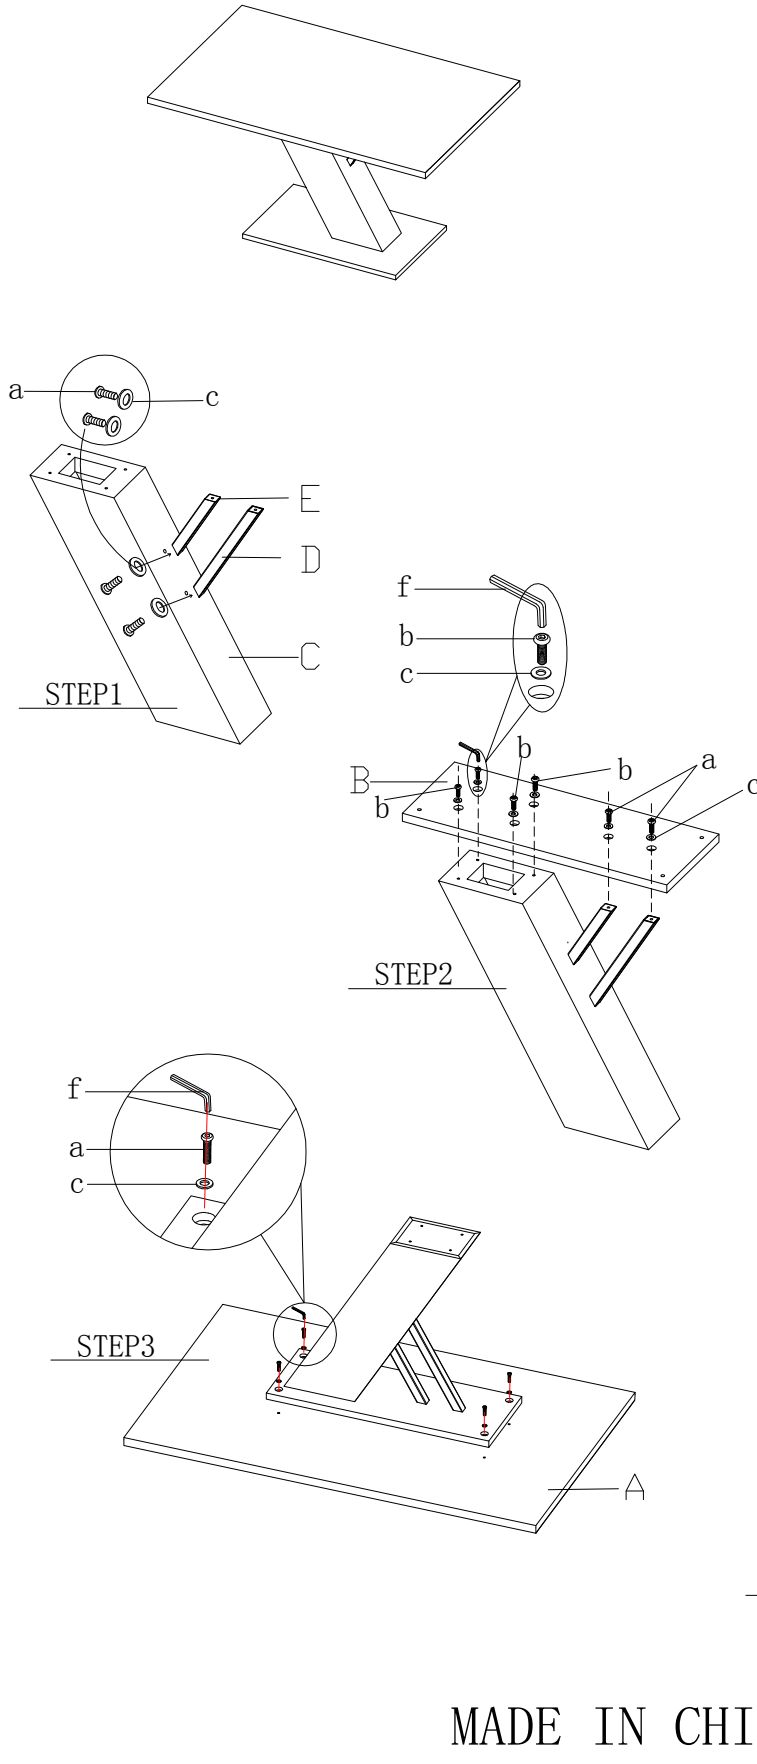

Assembly Instruction

ITEM NO. : LINDEN-DT

Thank you for purchasing this quality product. Be sure to check all packaging material carefully for small parts that may have come loose inside the carton during shipment.

PARTS LIST:

NO	DESCRIPTION	SKETCH	QTY
A	Top		1PC
B	Middle board		1PC
C	Pedestal		1PC
D	Long tube		1PC
E	Short tube		1PC
F	Base		1PC

HARDWARE LIST:

NO	DESCRIPTION	SKETCH	QTY
a	Bolt-1	 M8X30	8PCS
b	Bolt-2	 M8X40	4PCS
c	Flat washer	 ø22Xø10	16PCS
d	Long bolt	 M8X50	4PCS
e	SPRING WASHER	 ø12×ø8	4PCS
f	Allen key	 5#	1PC